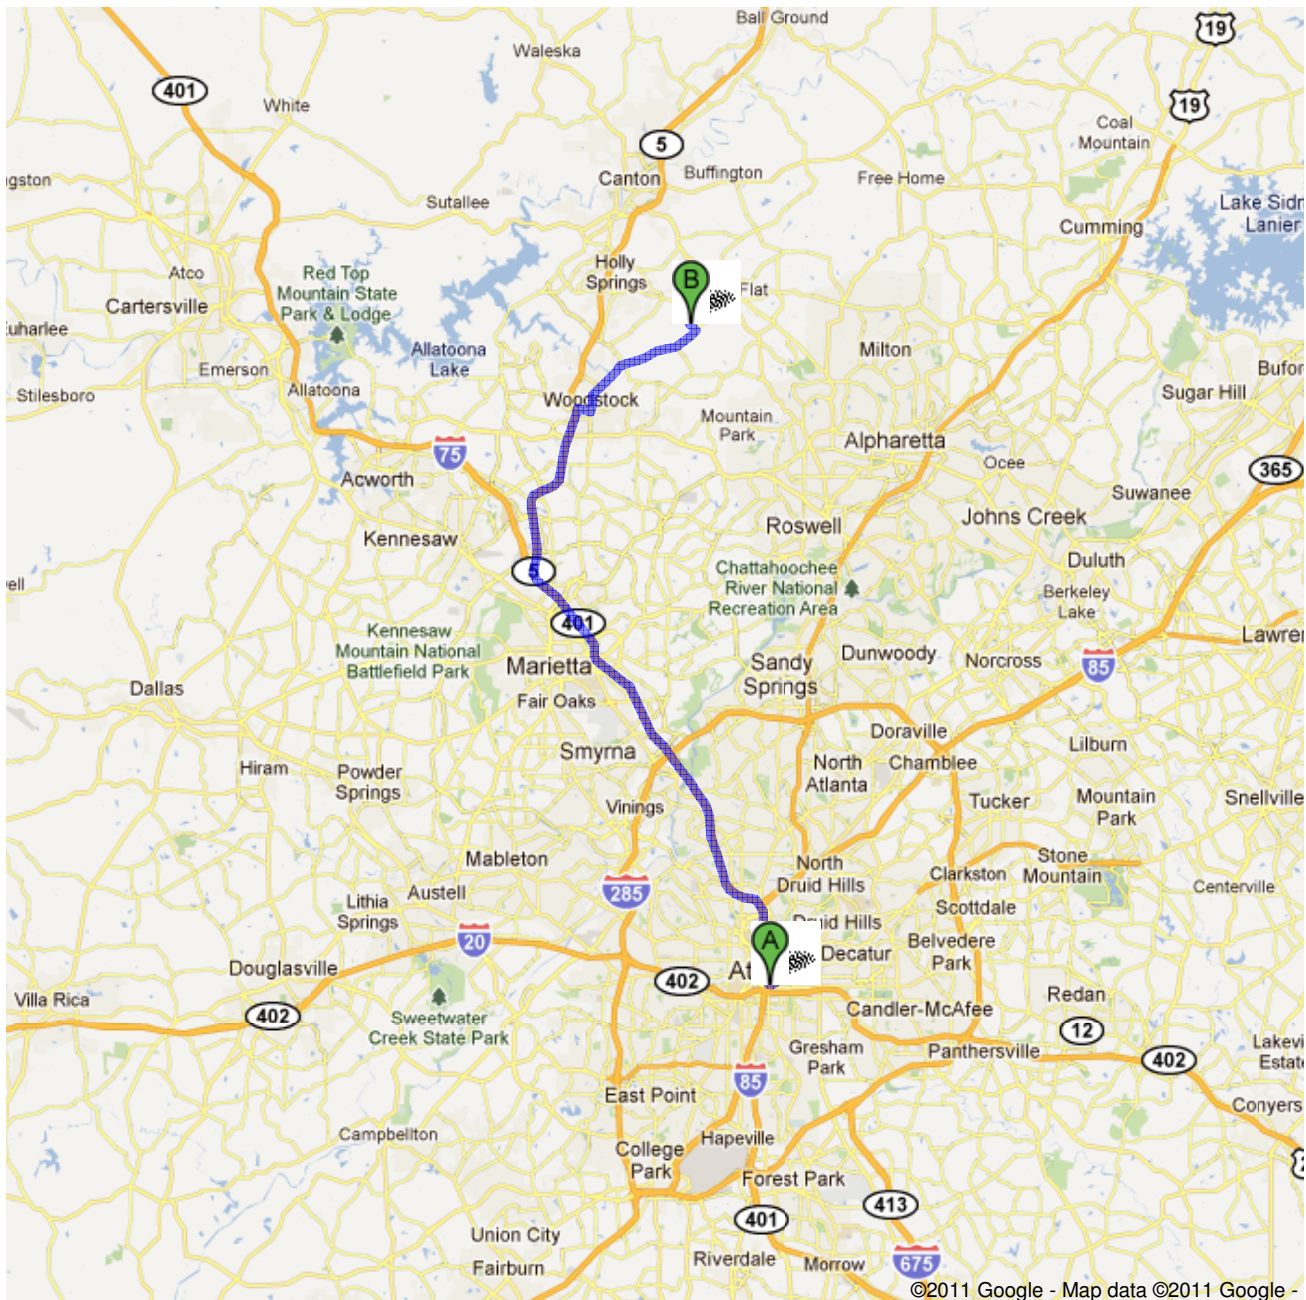

Directions to 3030 Bradshaw Club Dr,
Woodstock, GA 30188
36.9 mi – about 48 mins

Save trees. Go green!
 Download Google Maps on your phone at google.com/gmm

 Atlanta, GA

- | | | |
|---|--|-----------------------------|
| | 1. Head northeast on Capitol Ave SE toward Martin Luther King Jr Dr SE | go 89 ft
total 89 ft |
|  | 2. Slight right onto Martin Luther King Jr Dr SE | go 0.2 mi
total 0.2 mi |
|  | 3. Turn left onto the Interstate 75 (North)/Interstate 85 (North) ramp | go 0.2 mi
total 0.4 mi |
|  | 4. Merge onto I-75 N
About 24 mins | go 21.2 mi
total 21.5 mi |
|  | 5. Slight right onto GA-5 N/I-575 N (signs for Canton)
About 7 mins | go 7.9 mi
total 29.4 mi |
|  | 6. Take exit 8 for Towne Lake Pkwy toward Woodstock | go 0.3 mi
total 29.7 mi |
|  | 7. Turn right onto Towne Lake Pkwy | go 0.3 mi
total 30.0 mi |
|  | 8. Slight right toward Elm St/Reeves St | go 351 ft
total 30.1 mi |
| | 9. Continue straight onto Elm St/Reeves St | go 0.2 mi
total 30.3 mi |
|  | 10. Turn left onto Main St
About 6 mins | go 2.5 mi
total 32.8 mi |
|  | 11. Slight right onto E Cherokee Dr
About 7 mins | go 3.7 mi
total 36.5 mi |
|  | 12. Turn left onto Bradshaw Club Dr
Destination will be on the right
About 2 mins | go 0.4 mi
total 36.9 mi |

 3030 Bradshaw Club Dr, Woodstock, GA 30188

These directions are for planning purposes only. You may find that construction projects, traffic, weather, or other events may cause conditions to differ from the map results, and you should plan your route accordingly. You must obey all signs or notices regarding your route.